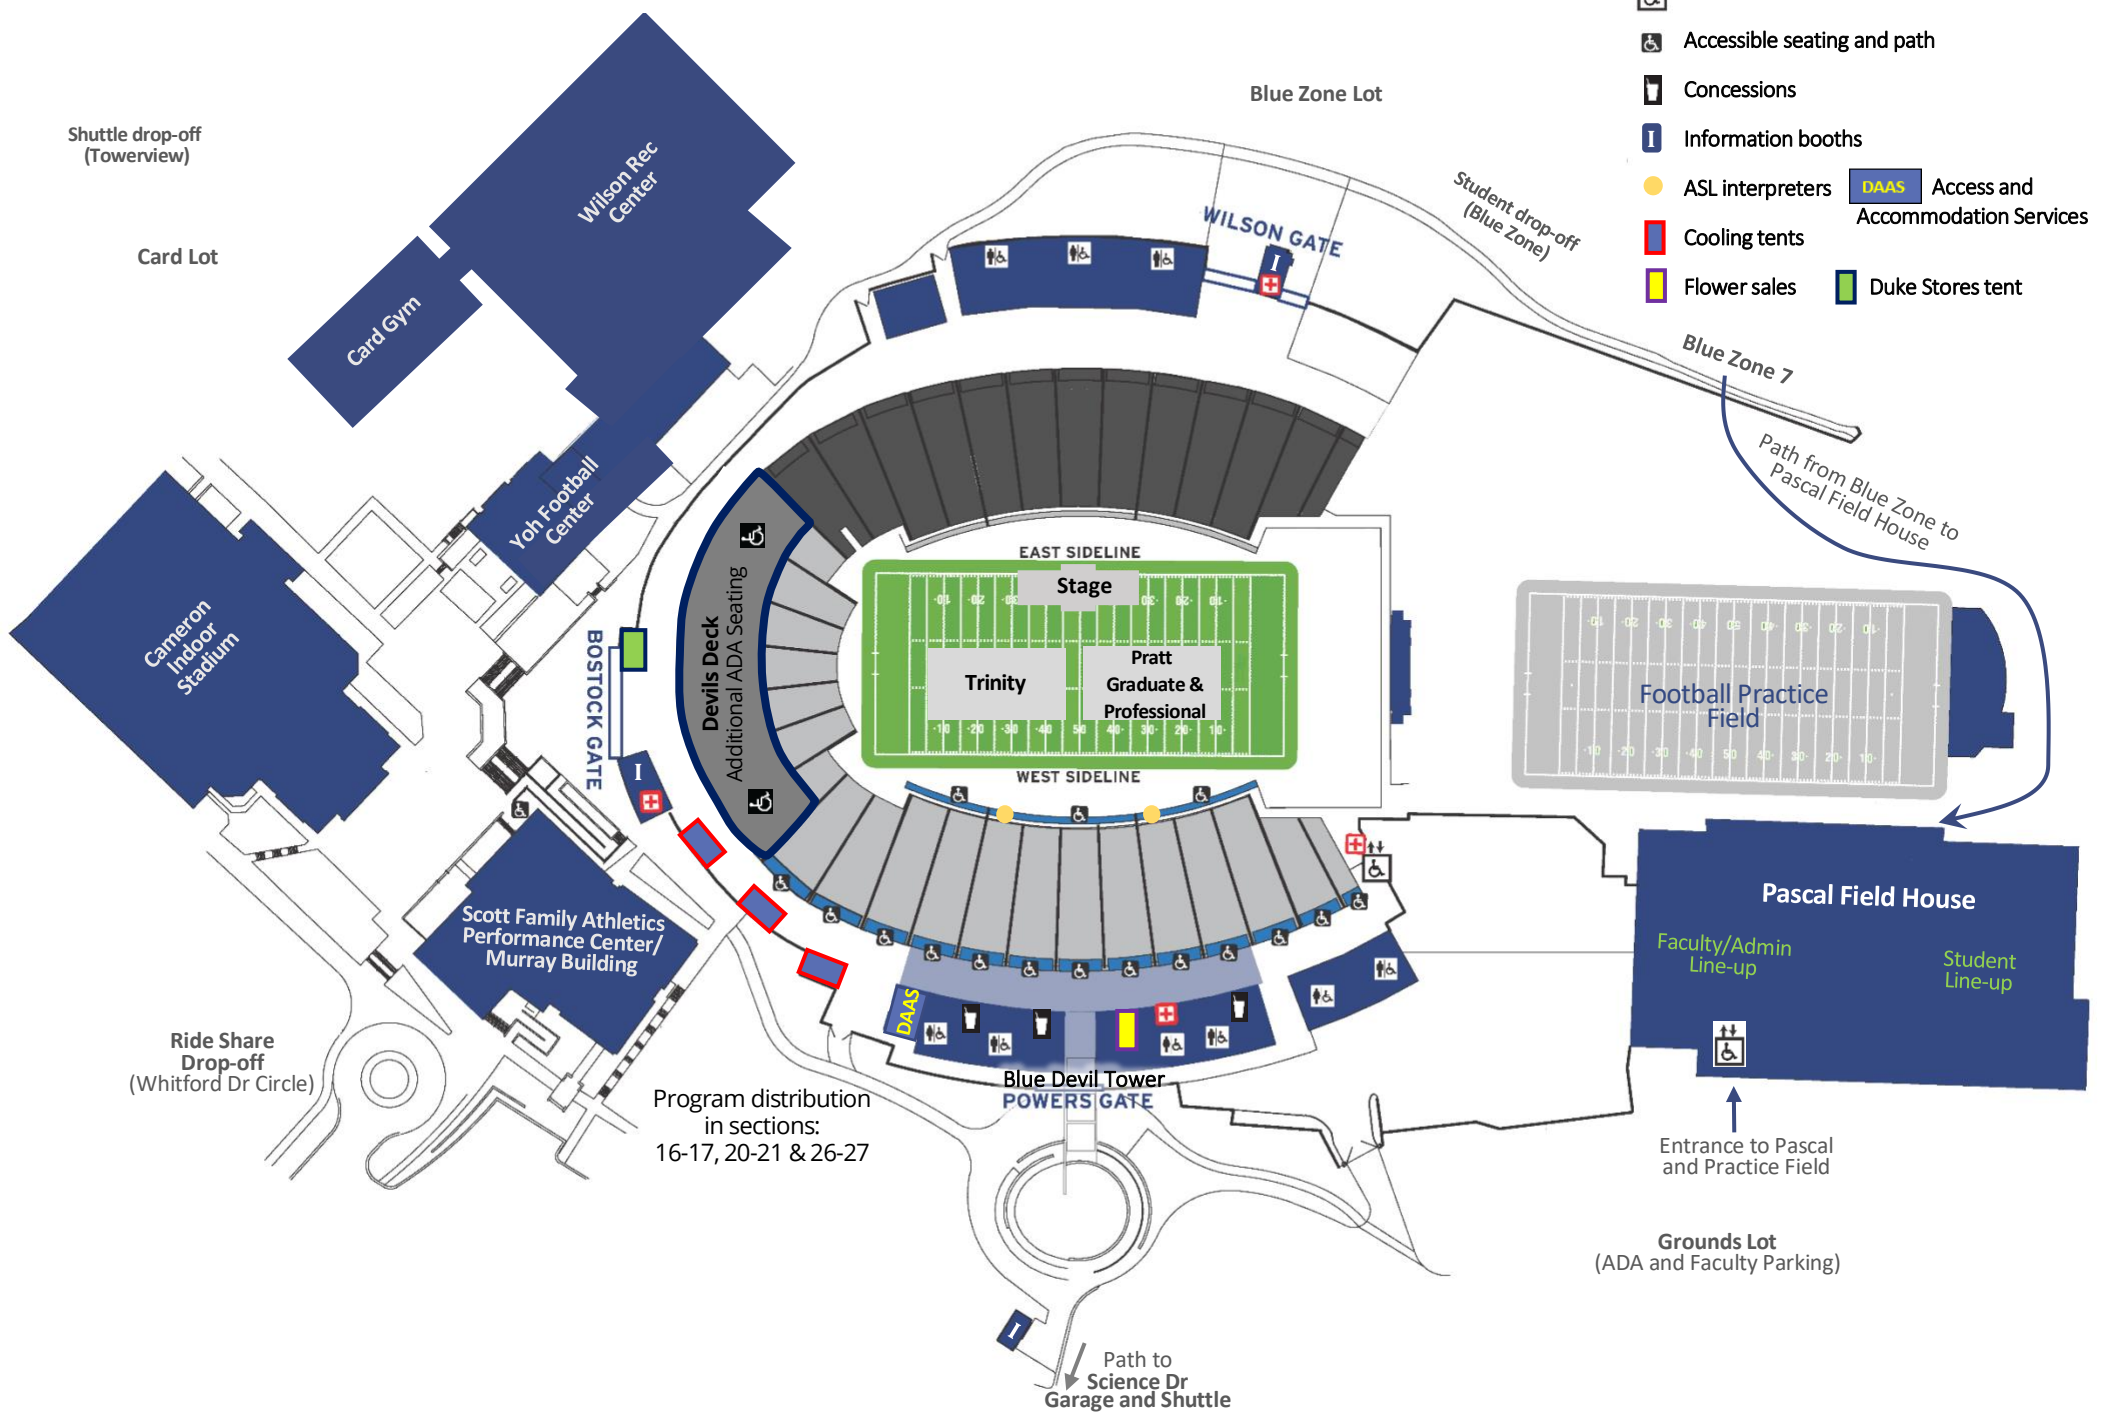

COMMENCEMENT BROOKS FIELD AT WALLACE WADE STADIUM

-  First Aid/EMS
-  Restrooms
-  Elevator access to field Level
-  Accessible seating and path
-  Concessions
-  Information booths
-  ASL interpreters
-  DAAS Access and Accommodation Services
-  Cooling tents
-  Flower sales
-  Duke Stores tent

Shuttle drop-off (Towerview)

Card Lot

Blue Zone Lot

Student drop-off (Blue Zone)

Blue Zone 7

Path from Blue Zone to Pascal Field House

Football Practice Field

Pascal Field House

Faculty/Admin Line-up

Student Line-up

Entrance to Pascal and Practice Field

Grounds Lot (ADA and Faculty Parking)

Program distribution in sections: 16-17, 20-21 & 26-27

Path to Science Dr Garage and Shuttle